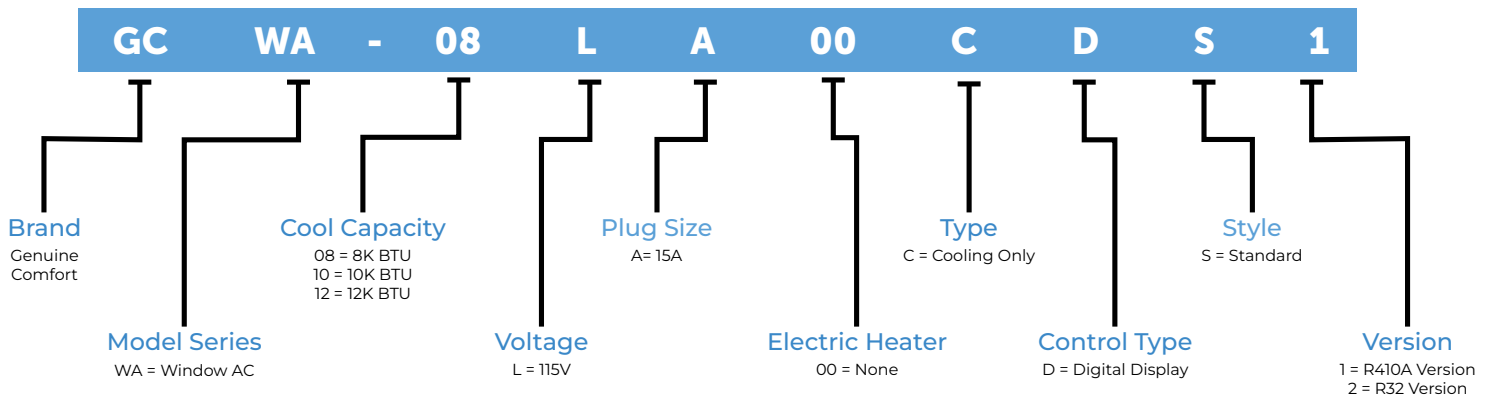

Spec Sheet

Genuine Comfort Side-Vent Window Air Conditioner

Cooling Capacity BTU/H Sizes: 8,000, 10,000, 12,000

FEATURES

- Digital controls
- Hand Held Remote Control (Included)
- Dehumidify Mode
- Slide-Out Washable & Easy-Clean Filter
- Adjustable Air Louvres
- 3 Fan Speeds
- Energy Saver Mode
- Sleep mode
- 24 Hour Programmable Timer
- Error Code Display for easy Diagnostic
- Reduced Height to Fit Side Vented Wall Sleeves
- Filter Replacement Reminder
- R32 Refrigerant
- Genuine Care Warranty: 1-Year Unit Replacement

MODEL IDENTIFICATION

Example: GCWA-08LA00CDS1

PLUG TYPE

HORIZONTAL

115V 15A

SPECIFICATIONS (COOLING ONLY)

Model ID		GCWA-08LA00CDS2	GCWA-10LA00CDS2	GCWA-12LA00CDS2
Power Supply	Voltage (1 Ph., 60Hz)	V	115	115
	Capacity	Btu/h	8,000	10,100
Cooling	Input	W	660	840
		EER	12.1	12.0
Max Input Consumption		W	850	1100
Max Current		A	11.5	11.5
Indoor Air Flow (L/M/H)	CFM	188 / 200 / 211	229 / 247 / 264	235 / 264 / 294
Indoor Sound Level (L/M/H)	dB(a)	53 / 56 / 62	55 / 57 / 59	55 / 57 / 59
Outdoor Sound Level (L/M/H)	dB(a)	67	67	67
Unit Dimensions (W x H x D)	inch	18.58 x 12.75 x 15.75	19.01 x 14.56 x 21.26	21.34 x 15.75 x 21.45
Package Dimension (W x H x D)	inch	21.97 x 18.03 x 14.37	23.03 x 21.96 x 17	24.64 x 22.91 x 16.97
Net/Gross Weight	lbs.	22 / 25	26.5 / 30	32 / 36
Refrigerant Type		R32	R32	R32
Operation Temperature (Indoor)	C	16 -30	16 -30	16 -30
	F	61 -86	61 -86	61 -86
Ambient Temperature (Outdoor)	C	18 - 40	18 - 40	18 - 40
	F	64 - 104	65 - 104	65 - 104
Cord Type		LCDI(5-15P)	LCDI(5-15P)	LCDI(5-15P)
Cord Length	Ft.	6.4	6.4	6.4