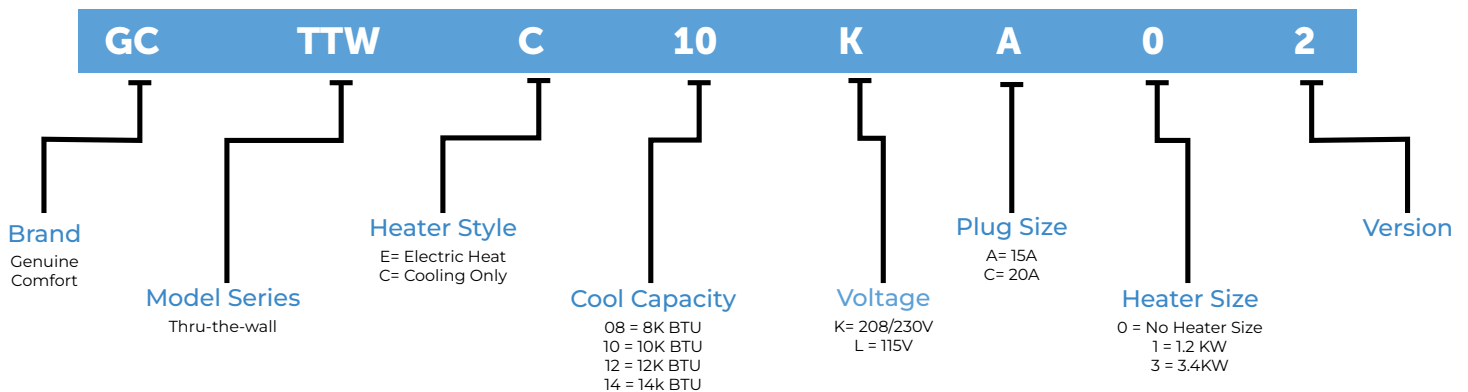

Spec Sheet

Genuine Comfort Through-The-Wall Air Conditioner

Unit size: 24-7/32" W x 14-1/2" H

FEATURES

- Digital controls
- Dehumidify Mode
- Energy Saver & Sleep Mode
- 24-Hour Programmable Timer
- Adjustable Air Louvres
- Three Indoor Fan Speeds
- Slide-Out Washable & Easy-Clean Filter
- Hand Held Remote Control (Included)
- Error Code Display For Easy Diagnostic
- Universal Thru-The-Wall Install Kit
- Genuine Care Warranty: 1-Year Unit Replacement

MODEL IDENTIFICATION

Example: **GCTTW-C10KA0-2**

PLUG TYPE

SPECIFICATIONS (COOLING W/ ELECTRIC HEAT)

Model ID			GCTTW-E08LA1-2	GCTTW-E10KC3-2	GCTTW-E12KC3-2
Power Supply	Voltage (1 Ph., 60Hz)	V	115	208/230	208 / 230
	Capacity	Btu/h	8,000	9,800/10,000	11,700/ 12,000
Cooling	Input	W	750	980/1000	1,160 / 1,180
		EER	10.7	10	10.5
	Capacity	(BTU/H)	4,200	8,600/10,600	8,600 / 10,600
Electric Heater	Power Input	W	1,220	2,821/3,450	2,821 / 3,450
	Amps	A	11	14/15	14 / 15
Max Input Consumption		W	1,350	3,450	3,450
Max Current		A	11	15	15
Indoor Air Flow (L/M/H)		CFM	192 / 227 / 258	241 / 263 / 285	230 / 251 / 273
Indoor Sound Level (L/M/H)		dB(a)	52 / 55.4 / 58.7	58 / 60.3 / 62.2	58 / 60 / 61.8
Outdoor Noise Level		dB (a)	63.5	66.3	65.4
Ambient Temp (Out-door)	Cooling	C°	18 - 43	18 - 43	18 - 43
	Cooling	F°	64 - 109	64 - 109	64 - 109
Unit Dimensions (W x D x H)		inch	24.21 * 20.28 * 14.53	24.21 * 20.28 * 14.53	24.21 * 20.28 * 14.53
Package Dimensions (W x D x H)		inch	27.95 * 26.57 * 16.93	27.95 * 26.57 * 16.93	27.95 * 26.57 * 16.93
Net Weight / Gross Weight		lbs	67 / 77	68 / 78	75 / 86
Refrigerant Type			R32	R32	R32
Cord Type			LCDI(5-15P)	LCDI(6-20P)	LCDI(6-20P)
Cord Length		Ft	5.6	5.6	5.6