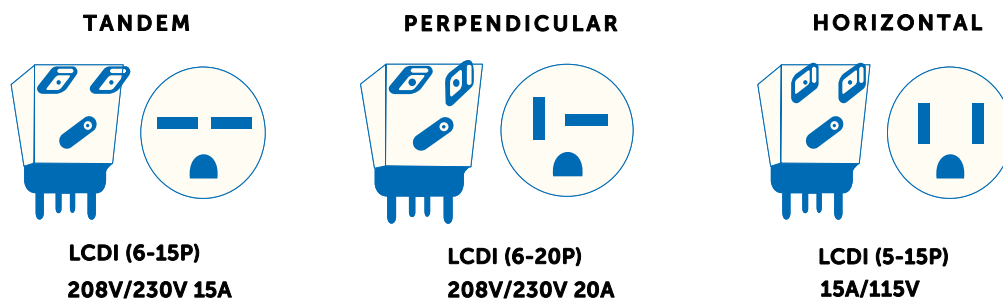

Spec Sheet

Genuine Comfort Through-The-Wall Air Conditioner

Unit size: 24-7/32" W x 14-1/2" H

FEATURES

- Digital controls
- Dehumidify Mode
- Energy Saver & Sleep Mode
- 24-Hour Programmable Timer
- Adjustable Air Louvres
- Three Indoor Fan Speeds
- Slide-Out Washable & Easy-Clean Filter
- Hand Held Remote Control (Included)
- Error Code Display For Easy Diagnostic
- Universal Thru-The-Wall Install Kit
- Genuine Care Warranty: 1-Year Unit Replacement

MODEL IDENTIFICATION

Example: **GCTTW-C10KA0-2**

PLUG TYPE

SPECIFICATIONS (COOLING W/ ELECTRIC HEAT)

Model ID			GCTTW-E08LA1-2	GCTTW-E10KC3-2	GCTTW-E12KC3-2
Power Supply	Voltage (1 Ph., 60Hz)	V	115	208/230	208 / 230
	Capacity	Btu/h	8,000	9,800/10,000	11,700/ 12,000
Cooling	Input	W	750	980/1000	1,160 / 1,180
		EER	10.7	10	10.5
	Capacity	(BTU/H)	4,200	8,600/10,600	8,600 / 10,600
Electric Heater	Power Input	W	1,220	2,821/3,450	2,821 / 3,450
	Amps	A	11	14/15	14 / 15
Max Input Consumption		W	1,350	3,450	3,450
Max Current		A	11	15	15
Indoor Air Flow (L/M/H)		CFM	192 / 227 / 258	241 / 263 / 285	230 / 251 / 273
Indoor Sound Level (L/M/H)		dB(a)	52 / 55.4 / 58.7	58 / 60.3 / 62.2	58 / 60 / 61.8
Outdoor Noise Level		dB (a)	63.5	66.3	65.4
Ambient Temp (Out-door)	Cooling	C°	18 - 43	18 - 43	18 - 43
	Cooling	F°	64 - 109	64 - 109	64 - 109
Unit Dimensions (W x D x H)		inch	24.21 * 20.28 * 14.53	24.21 * 20.28 * 14.53	24.21 * 20.28 * 14.53
Package Dimensions (W x D x H)		inch	27.95 * 26.57 * 16.93	27.95 * 26.57 * 16.93	27.95 * 26.57 * 16.93
Net Weight / Gross Weight		lbs	67 / 77	68 / 78	75 / 86
Refrigerant Type			R32	R32	R32
Cord Type			LCDI(5-15P)	LCDI(6-20P)	LCDI(6-20P)
Cord Length		Ft	5.6	5.6	5.6