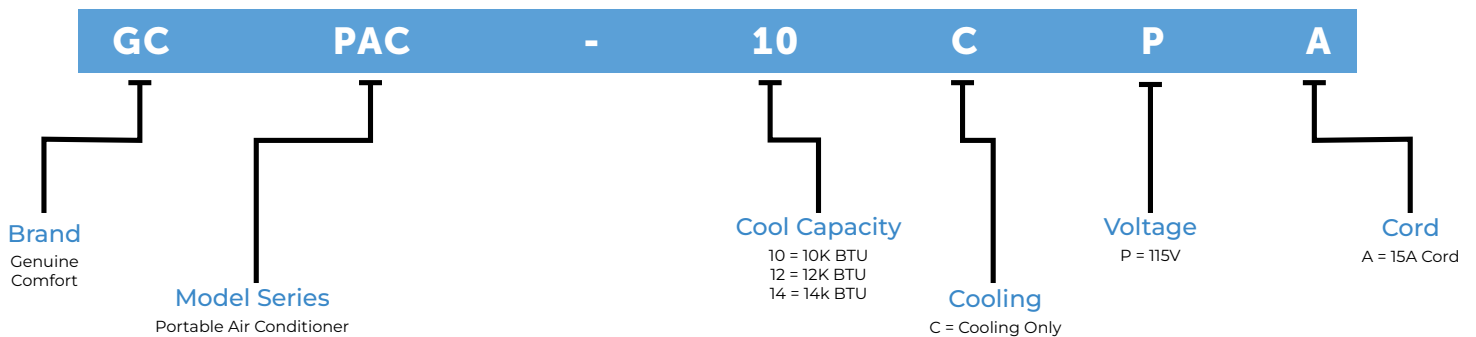

### FEATURES

- Digital controls
- Hand Held Remote Control (Included)
- Dehumidify Mode
- Slide-Out Washable & Easy-Clean Filter
- Adjustable Air Louvres
- 3 Fan Speeds (12k and 14k model)
- 2 Fan Speeds (10k model)
- Energy Saver Mode
- Single Pipe Setup
- Self-Evaporating System
- R32 Refrigerant
- Window Exhaust Kit Included
- Genuine Care Warranty: 1-Year Unit Replacement

### MODEL IDENTIFICATION

Example: GCPAC-10CPA

## SPECIFICATIONS (COOLING ONLY)

Model ID			GCPAC-10CPA	GCPAC-12CPA	GCPAC-14CPA
Power Supply	Voltage (1 Ph., 60Hz)	V	115	115	115
	Capacity	BTU/H	10,000	12,000	13,500
Cooling	Input	W	1045	1330	1365
		EER	9.55	9.0	9.89
Max Input Consumption		W	1250	1260	1530
Max Current		A	11.5	11.5	11.9
Indoor Air Flow (L/M/H)		CFM	147 / N/A / 177	202 / 217 / 246	261 / 291 / 317
Indoor Sound Level (L/M/H)		dB(a)	51 / N/A / 58.7	52 / 53 / 54	53 / 54 / 57
Unit Dimensions (W x D x H)		inch	14 x 13.58 x 27.68	17.87 x 14.37 x 27.56	18.39 x 15.63 x 30.12
Package Dimension (W x D x H)		inch	15.75 x 15 x 34.25	19.29 x 16 x 34.25	20.16 x 17.4 x 34.65
Net/Gross Weight		lbs.	53 / 62	62 / 73	77 / 88
Refrigerant Type			R32	R32	R32
Operation Temperature (Indoor)		C	17 - 35	17 - 35	17 - 35
		F	63 - 95	63 - 95	63 - 95
Ambient Temperature (Outdoor)		C	18 / 43	/	/
		F	64 - 109	/	/
Cord Type			LCDI(5-15P)	LCDI(5-15P)	LCDI(5-15P)
Cord Length		Ft.	6.23	6.23	6.23
Flexible air exhaust hose length		Ft.	4.92	4.92	4.92